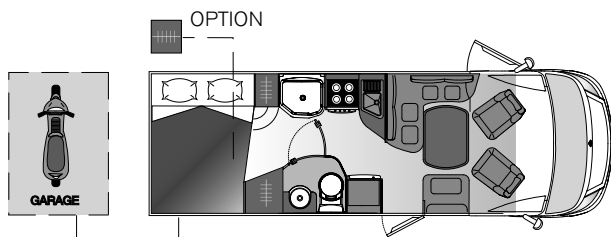

## ACCESSORI

Prezzo €° Kg

MECCANICA

PREZZO €°

Fiat Ducato 35, telaio ribassato AL-KO, (96-130 kW-CV)

TD Common Rail, ABS, EBD, ESP Traction+, Hill Holder, Hill Descent

92.990,00